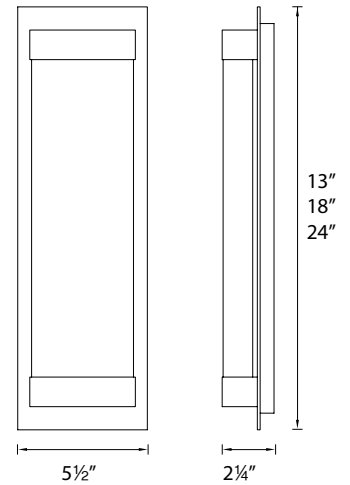

MYTHICAL – model: WS-127
 dwelLED™ LED Wall Sconce

WAC LIGHTING
 Responsible Lighting®

Fixture Type:

Catalog Number:

Project: _____

Location: _____

PRODUCT DESCRIPTION

A simple modern design that features a solid crystal block illuminated from within the frame that creates magnificent sparkles as the bubbles within catch the light. Polished Nickel fittings and concealed hardware complete this curiosity inspiring sconce.

SPECIFICATIONS

- **Construction:** Steel with solid crystal & seeded bubbles
- **Color Temperature:** 3000K

ORDERING NUMBER

Model#	Length	Watt	LED Lumens	Delivered Lumens	Finish
WS-12713	13"	5.5W	415	70	PN Polished Nickel 
WS-12718	18"	10.5W	830	140	
WS-12724	24"	10.5W	830	160	